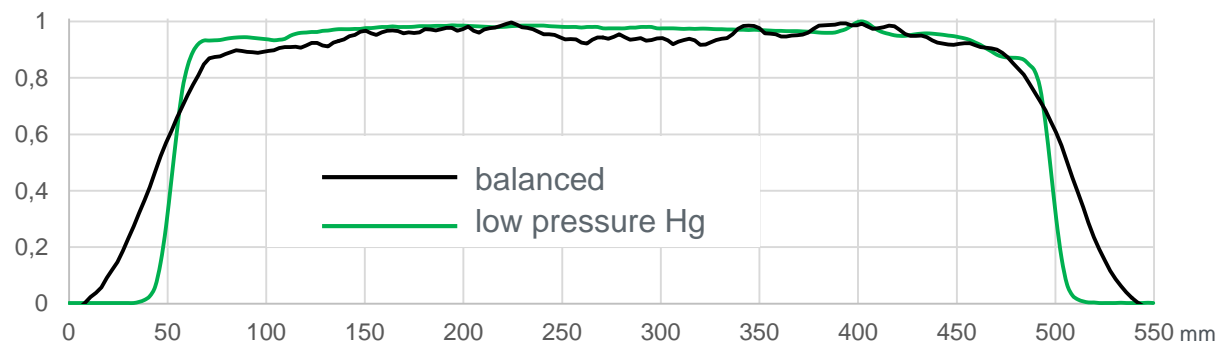

2. UNIFORMITY COMPARISON

UV-LED balanced vs. unbalanced

UV-LED vs. 2x 10" F600 lamp

UV-LED vs. low pressure Hg

UV-LED vs. med pressure Hg