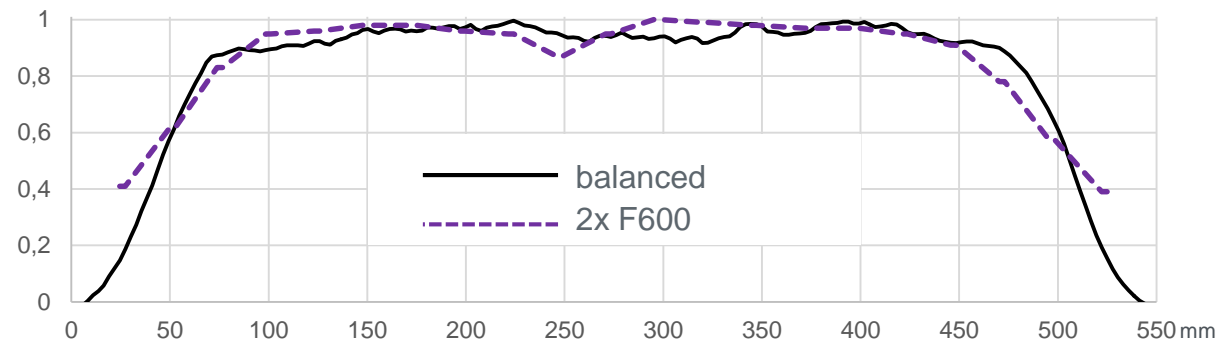

2. UNIFORMITY COMPARISON

UV-LED balanced vs. unbalanced

UV-LED vs. 2x 10" F600 lamp

UV-LED vs. low pressure Hg

UV-LED vs. med pressure Hg