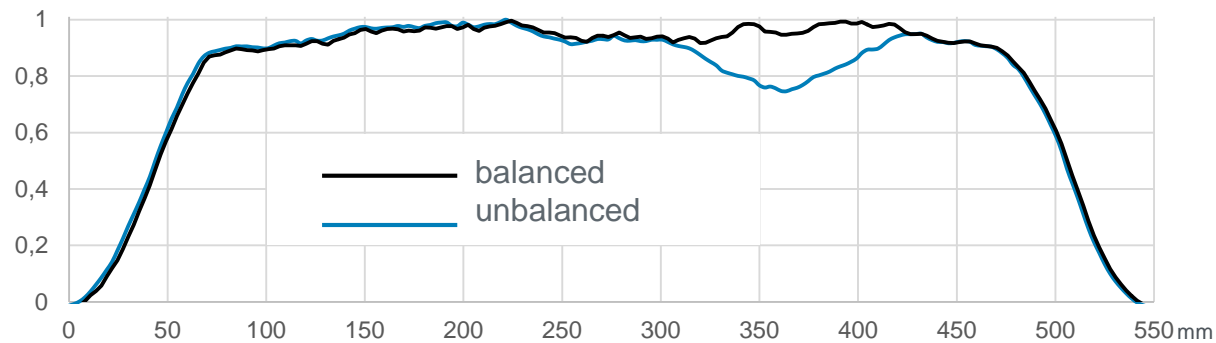

2. UNIFORMITY COMPARISON

UV-LED balanced vs. unbalanced

UV-LED vs. 2x 10" F600 lamp

UV-LED vs. low pressure Hg

UV-LED vs. med pressure Hg